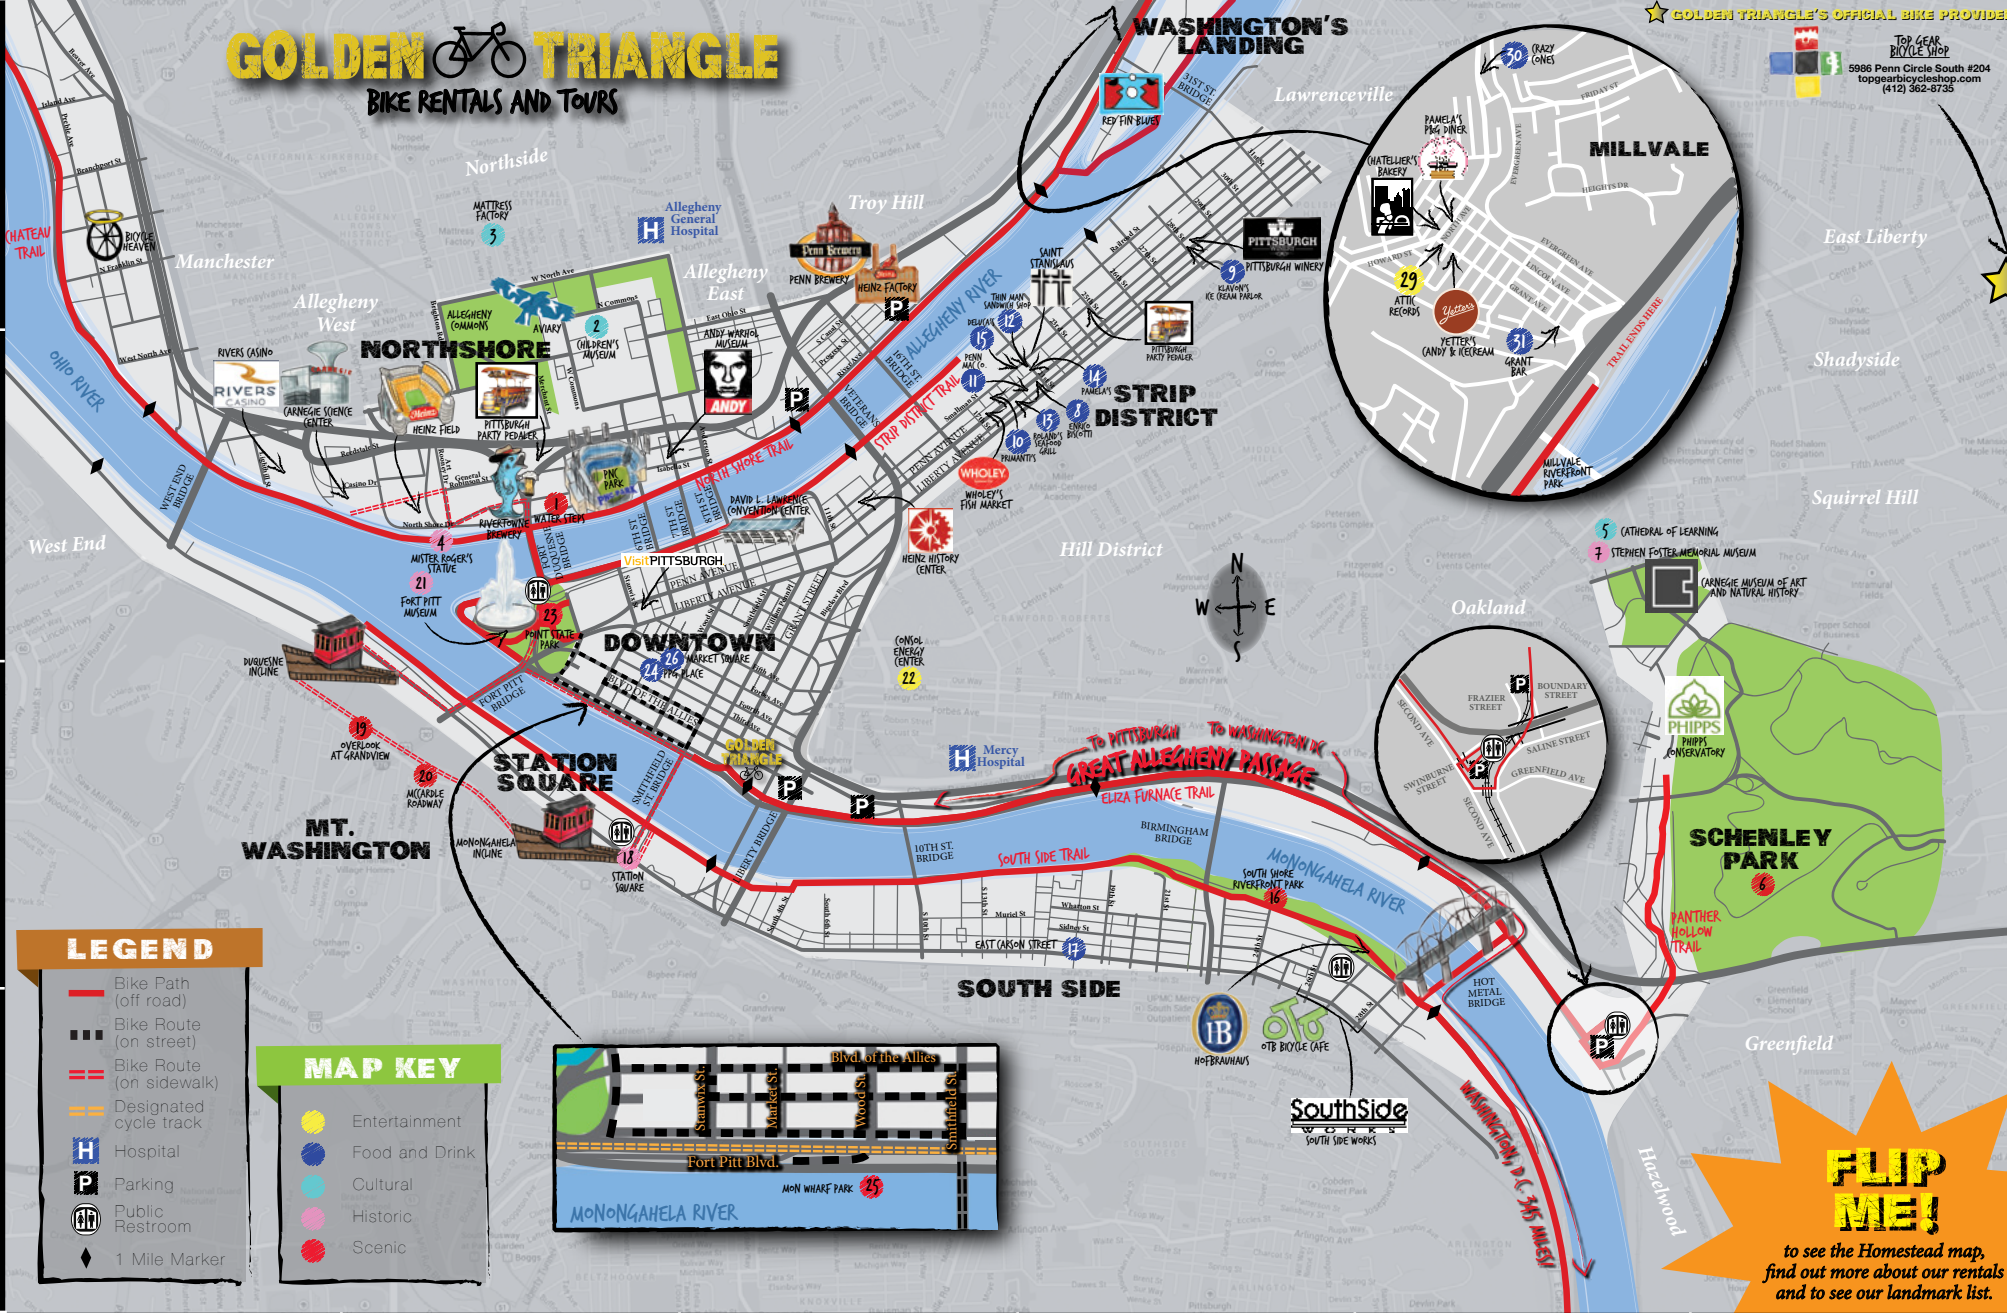

GOLDEN TRIANGLE

BIKE RENTALS AND TOURS

★ GOLDEN TRIANGLE'S OFFICIAL BIKE PROVIDER

TOP GEAR
BIKE SHOP
5986 Penn Circle South #204
topgearbicycleshop.com
(412) 362-8735

FLIP ME!

to see the Homestead map, find out more about our rentals and to see our landmark list.